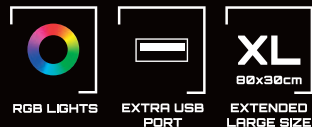

Gaming Mouse Pad ESG P5 RGB

Dazzle your rivals. Smooth waterproof fabric mouse pad with USB port.

*Épatez vos adversaires.
Sensibilité, toile imperméable
et port USB.*

FEATURES

Extended large size / RGB lights / Extra USB port / Touch light control / Water-resistant coating / Anti-slip rubber base

Gaming Mouse Pad ESG P3 HYDRO

Maximise your gaming experience. Waterproof precision enabling design.

*Optimisez l'expérience de jeu. Précision et
résistance aux liquides.*

FEATURES

Water-resistant coating / Smooth surface /
Anti-slip rubber base / Extended large size
/ Stitched edges