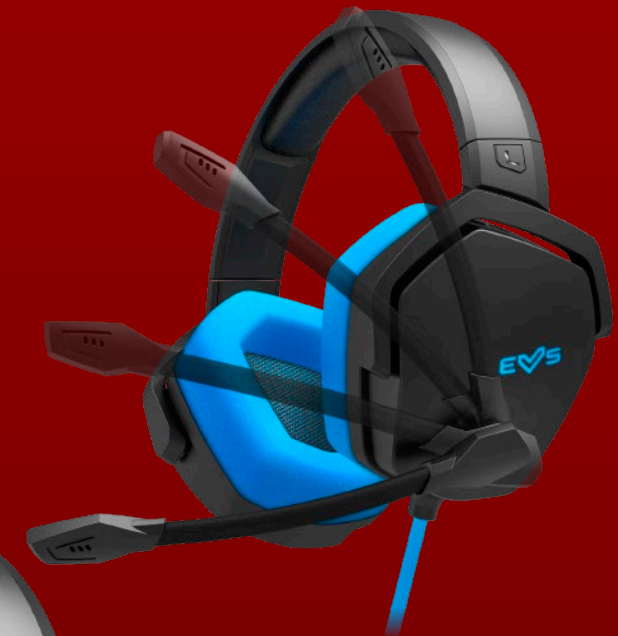

Dive into the action with 7.1 virtual surround sound.

Vivez l'expérience de l'immersion totale grâce au son surround 7.1.

SWITCH
SMARTPHONES
PS4-5
WINDOWS PC/MAC

7.1 VIRTUAL
SURROUND
SOUND

INSULATING
EAR PADS

LED LIGHT

Gaming Headset ESG 2 SONIC

ESG
GAMING

Headphones with built-in light to upgrade your gaming experience.

Casque éclairé. Changez de niveau.

BOOM MIC

LED LIGHT

SELF-ADJUSTING
HEADBAND