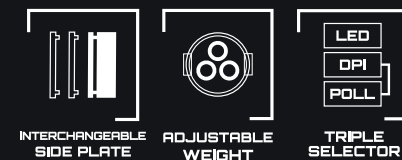

Adjustable weight, buttons and RGB LEDs for maximum customisation.

Personnalisation maximale. Poids, boutons et LED RGB adaptables.