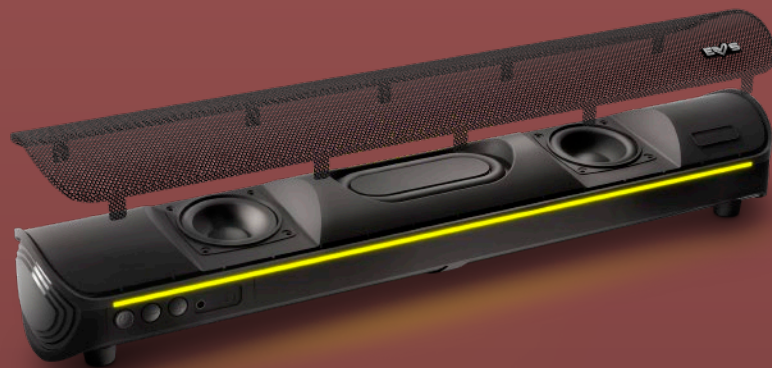

Gaming Soundbar ESG 2

SONAR

RGB lights and maximum power to create your gaming atmosphere.

Lumière RGB, rendement maximal. Créez une ambiance différente.

FEATURES

20 W peak power (10 W RMS) / RGB ambient light / Bluetooth® 5.0 wireless technology / USB Type-C power connector / 3.5 mm mini jack input/ Headset front connector

Gaming Soundbar

MODEL / Modèle	Gaming Soundbar ESG 4 Pulsar	Gaming Soundbar ESG 2 Sonar
REFERENCES Références	451128	451548
OUTPUT POWER Puissance	40 W Peak Power (20 RMS)	20 W Peak Power (10 RMS)
SOUND SYSTEM Système de son	2.0	2.0
BLUETOOTH® TECHNOLOGY / RANGE Technologie Bluetooth® / Portée	5.0 20 m	5.0 20 m
PLAYER Lecteur	USB MP3 player <i>Lecteur USB MP3</i>	
AUDIO-IN Entrée audio	3.5 mm / Optical digital	3.5 mm
AUDIO-OUT Sortie audio	—	3.5 mm output (for headphones with mic)
SIZE Dimensions	600 x 72 x 91 mm	415 x 62 x 90 mm
EXTRAS	RGB LED light / <i>Voyants LED RGB</i> Remote control / <i>Télécommande</i>	RGB LED light / <i>Voyants LED RGB</i>