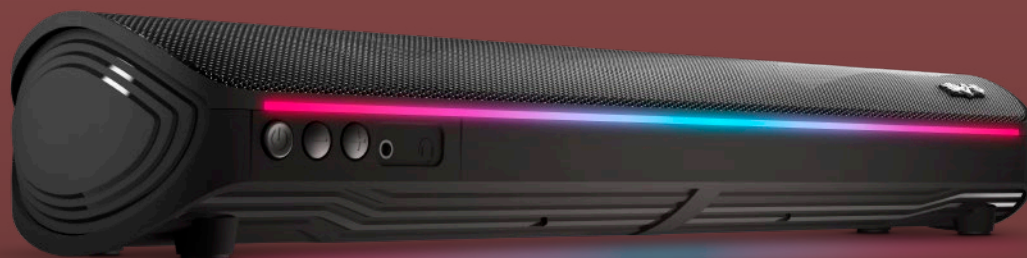

Gaming Soundbar ESG 2

SONAR

RGB lights and maximum power to create your gaming atmosphere.

Lumière RGB, rendement maximal. Créez une ambiance différente.

FEATURES

20 W peak power (10 W RMS) / RGB ambient light / Bluetooth® 5.0 wireless technology / USB Type-C power connector / 3.5 mm mini jack input/ Headset front connector

Gaming Soundbar

MODEL / Modèle	Gaming Soundbar ESG 4 Pulsar	Gaming Soundbar ESG 2 Sonar
REFERENCES Références	451128	451548
OUTPUT POWER Puissance	40 W Peak Power (20 RMS)	20 W Peak Power (10 RMS)
SOUND SYSTEM Système de son	2.0	2.0
BLUETOOTH® TECHNOLOGY / RANGE Technologie Bluetooth® / Portée	5.0 20 m	5.0 20 m
PLAYER Lecteur	USB MP3 player <i>Lecteur USB MP3</i>	
AUDIO-IN Entrée audio	3.5 mm / Optical digital	3.5 mm
AUDIO-OUT Sortie audio	—	3.5 mm output (for headphones with mic)
SIZE Dimensions	600 x 72 x 91 mm	415 x 62 x 90 mm
EXTRAS	RGB LED light / <i>Voyants LED RGB</i> Remote control / <i>Télécommande</i>	RGB LED light / <i>Voyants LED RGB</i>